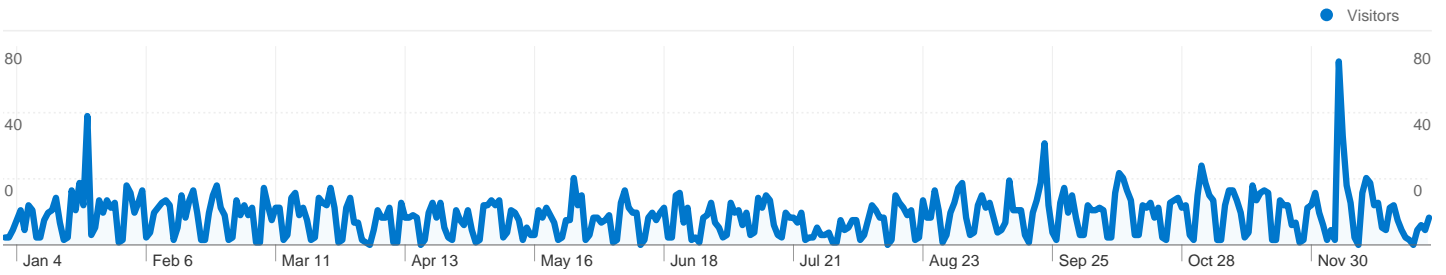

**1,734 people visited this site**

 **7,018** Visits

 **1,734** Absolute Unique Visitors

 **53,431** Pageviews

 **7.61** Average Pageviews

 **00:09:16** Time on Site

 **30.76%** Bounce Rate

 **22.63%** New Visits

All traffic sources sent a total of 7,018 visits

 28.06% Direct Traffic

 70.02% Referring Sites

 1.92% Search Engines

- **Referring Sites**  
4,914.00 (70.02%)
- **Direct Traffic**  
1,969.00 (28.06%)
- **Search Engines**  
135.00 (1.92%)

**7,018 visits came from 52 countries/territories**

Site Usage

Country/Territory	Visits	Pages/Visit	Avg. Time on Site	% New Visits	Bounce Rate
<b>Finland</b>	<b>5,793</b>	8.14	00:10:08	17.99%	29.57%
Netherlands	333	3.63	00:03:30	27.03%	22.22%
Germany	153	6.01	00:05:17	33.99%	40.52%
Italy	84	7.15	00:07:13	44.05%	44.05%
United States	82	5.99	00:07:30	42.68%	42.68%
United Kingdom	78	3.06	00:03:12	60.26%	51.28%
Belgium	70	4.84	00:06:10	58.57%	38.57%
Denmark	47	13.06	00:14:10	57.45%	31.91%
Spain	47	7.06	00:06:01	25.53%	34.04%

France	<b>43</b>	3.93	00:03:43	60.47%	53.49%
					1 - 10 of 52

Pages on this site were viewed a total of 53,431 times

 53,431 Pageviews

 33,605 Unique Views

 30.76% Bounce Rate