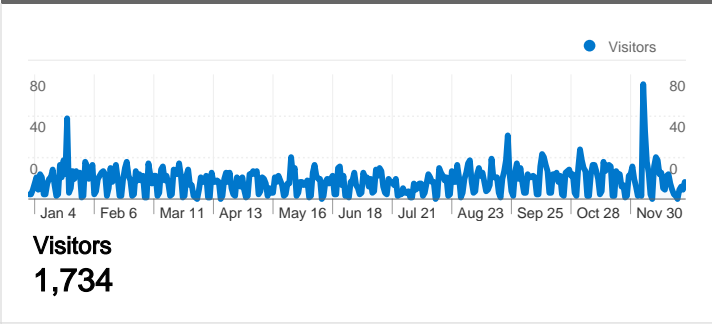

Visitors Overview