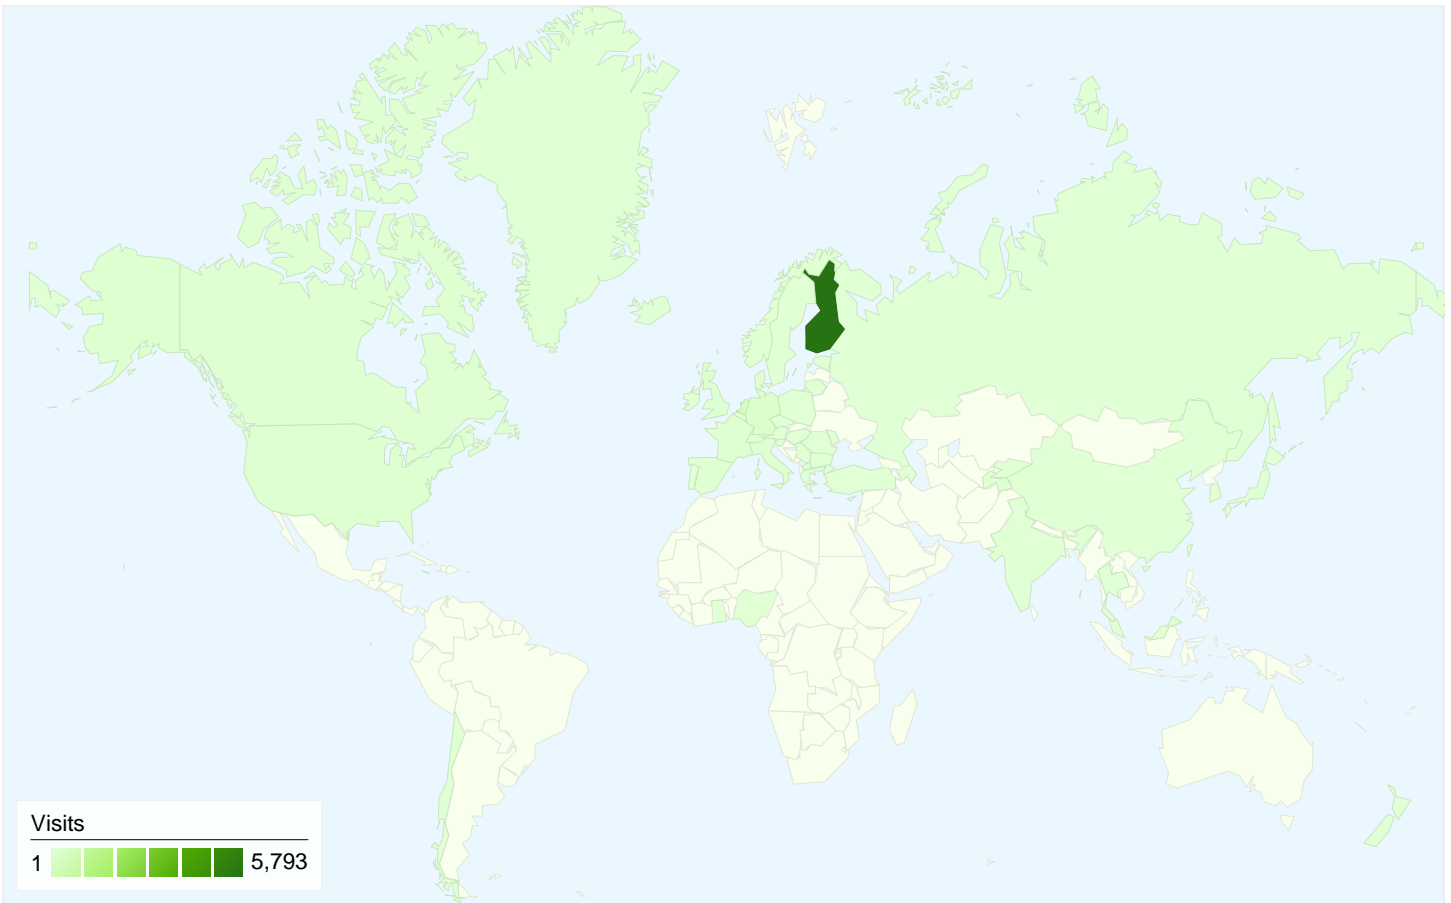

All traffic sources sent a total of 7,018 visits

 28.06% Direct Traffic

 70.02% Referring Sites

 1.92% Search Engines

- **Referring Sites**  
4,914.00 (70.02%)
- **Direct Traffic**  
1,969.00 (28.06%)
- **Search Engines**  
135.00 (1.92%)

**7,018 visits came from 52 countries/territories**

Site Usage

Country/Territory	Visits	Pages/Visit	Avg. Time on Site	% New Visits	Bounce Rate
<b>Finland</b>	<b>5,793</b>	8.14	00:10:08	17.99%	29.57%
Netherlands	333	3.63	00:03:30	27.03%	22.22%
Germany	153	6.01	00:05:17	33.99%	40.52%
Italy	84	7.15	00:07:13	44.05%	44.05%
United States	82	5.99	00:07:30	42.68%	42.68%
United Kingdom	78	3.06	00:03:12	60.26%	51.28%
Belgium	70	4.84	00:06:10	58.57%	38.57%
Denmark	47	13.06	00:14:10	57.45%	31.91%
Spain	47	7.06	00:06:01	25.53%	34.04%