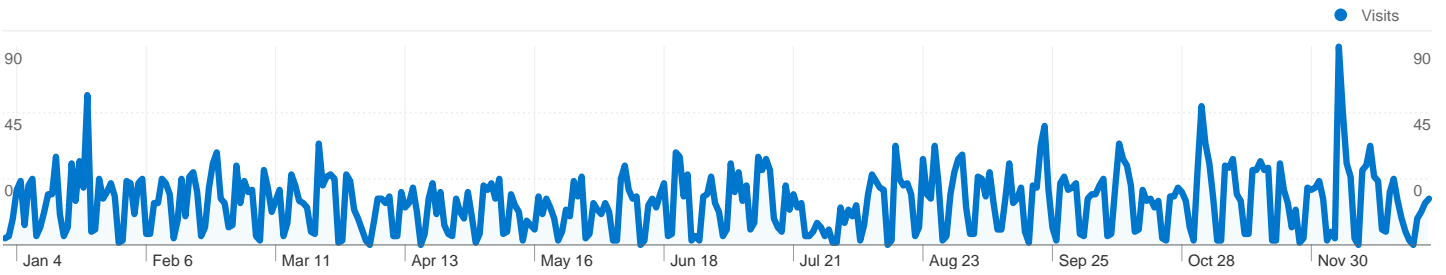

**1,734 people visited this site**

 **7,018** Visits

 **1,734** Absolute Unique Visitors

 **53,431** Pageviews

 **7.61** Average Pageviews

 **00:09:16** Time on Site

 **30.76%** Bounce Rate

 **22.63%** New Visits

All traffic sources sent a total of 7,018 visits

 28.06% Direct Traffic

 70.02% Referring Sites

 1.92% Search Engines

- **Referring Sites**  
4,914.00 (70.02%)
- **Direct Traffic**  
1,969.00 (28.06%)
- **Search Engines**  
135.00 (1.92%)

**7,018 visits came from 52 countries/territories**

Site Usage

Country/Territory	Visits	Pages/Visit	Avg. Time on Site	% New Visits	Bounce Rate
<b>Finland</b>	<b>5,793</b>	8.14	00:10:08	17.99%	29.57%
Netherlands	333	3.63	00:03:30	27.03%	22.22%
Germany	153	6.01	00:05:17	33.99%	40.52%
Italy	84	7.15	00:07:13	44.05%	44.05%
United States	82	5.99	00:07:30	42.68%	42.68%
United Kingdom	78	3.06	00:03:12	60.26%	51.28%
Belgium	70	4.84	00:06:10	58.57%	38.57%
Denmark	47	13.06	00:14:10	57.45%	31.91%
Spain	47	7.06	00:06:01	25.53%	34.04%

France	<b>43</b>	3.93	00:03:43	60.47%	53.49%
					1 - 10 of 52

Pages on this site were viewed a total of 53,431 times

 53,431 Pageviews

 33,605 Unique Views

 30.76% Bounce Rate