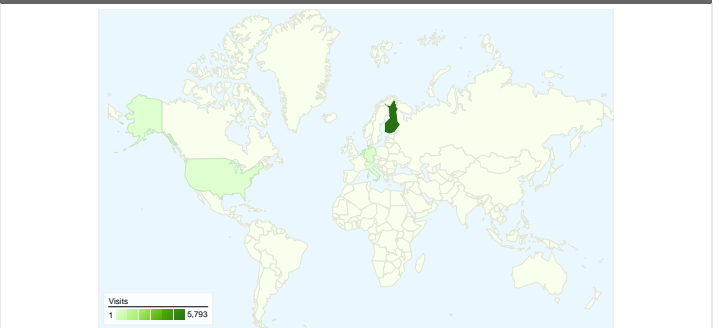

Site Usage

Visitors Overview

Map Overlay

Traffic Sources Overview

Content Overview

Pages	Pageviews	% Pageviews
/w/Main_Page	4,106	7.68%
/w/Special:RecentChanges	2,132	3.99%
/eractest/index.php/Sandbox	1,061	1.99%
/w/User_talk:Mikko_Pohjola	705	1.32%
/w/Arsenic_to_zoonoses	534	1.00%

**1,734 people visited this site**

 **7,018** Visits

 **1,734** Absolute Unique Visitors

 **53,431** Pageviews

 **7.61** Average Pageviews

 **00:09:16** Time on Site

 **30.76%** Bounce Rate

 **22.63%** New Visits

All traffic sources sent a total of 7,018 visits

 28.06% Direct Traffic

 70.02% Referring Sites

 1.92% Search Engines

- **Referring Sites**  
4,914.00 (70.02%)
- **Direct Traffic**  
1,969.00 (28.06%)
- **Search Engines**  
135.00 (1.92%)

**7,018 visits came from 52 countries/territories**

Site Usage

Country/Territory	Visits	Pages/Visit	Avg. Time on Site	% New Visits	Bounce Rate
<b>Finland</b>	<b>5,793</b>	8.14	00:10:08	17.99%	29.57%
Netherlands	333	3.63	00:03:30	27.03%	22.22%
Germany	153	6.01	00:05:17	33.99%	40.52%
Italy	84	7.15	00:07:13	44.05%	44.05%
United States	82	5.99	00:07:30	42.68%	42.68%
United Kingdom	78	3.06	00:03:12	60.26%	51.28%
Belgium	70	4.84	00:06:10	58.57%	38.57%
Denmark	47	13.06	00:14:10	57.45%	31.91%
Spain	47	7.06	00:06:01	25.53%	34.04%