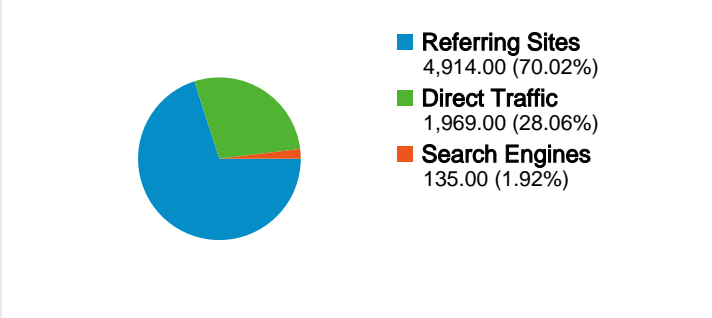

Site Usage

Visitors Overview

Map Overlay

Traffic Sources Overview

Content Overview

Pages	Pageviews	% Pageviews
/w/Main_Page	4,106	7.68%
/w/Special:RecentChanges	2,132	3.99%
/eractest/index.php/Sandbox	1,061	1.99%
/w/User_talk:Mikko_Pohjola	705	1.32%
/w/Arsenic_to_zoonoses	534	1.00%

**1,734 people visited this site**

 **7,018** Visits

 **1,734** Absolute Unique Visitors

 **53,431** Pageviews

 **7.61** Average Pageviews

 **00:09:16** Time on Site

 **30.76%** Bounce Rate

 **22.63%** New Visits

All traffic sources sent a total of 7,018 visits

 28.06% Direct Traffic

 70.02% Referring Sites

 1.92% Search Engines

- **Referring Sites**  
4,914.00 (70.02%)
- **Direct Traffic**  
1,969.00 (28.06%)
- **Search Engines**  
135.00 (1.92%)

**7,018 visits came from 52 countries/territories**

Site Usage

Country/Territory	Visits	Pages/Visit	Avg. Time on Site	% New Visits	Bounce Rate
<b>Finland</b>	<b>5,793</b>	8.14	00:10:08	17.99%	29.57%
Netherlands	333	3.63	00:03:30	27.03%	22.22%
Germany	153	6.01	00:05:17	33.99%	40.52%
Italy	84	7.15	00:07:13	44.05%	44.05%
United States	82	5.99	00:07:30	42.68%	42.68%
United Kingdom	78	3.06	00:03:12	60.26%	51.28%
Belgium	70	4.84	00:06:10	58.57%	38.57%
Denmark	47	13.06	00:14:10	57.45%	31.91%
Spain	47	7.06	00:06:01	25.53%	34.04%