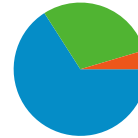

4,003 people visited this site

 12,564 Visits

 4,003 Absolute Unique Visitors

 85,432 Pageviews

 6.80 Average Pageviews

 00:09:12 Time on Site

 39.10% Bounce Rate

 30.58% New Visits

Technical Profile

Browser	Visits	% visits
Firefox	8,407	66.91%
Internet Explorer	2,252	17.92%
Chrome	1,340	10.67%
Safari	339	2.70%
Opera	153	1.22%

All traffic sources sent a total of 12,564 visits

- Referring Sites**
8,284.00 (65.93%)
- Direct Traffic**
3,704.00 (29.48%)
- Search Engines**
576.00 (4.58%)