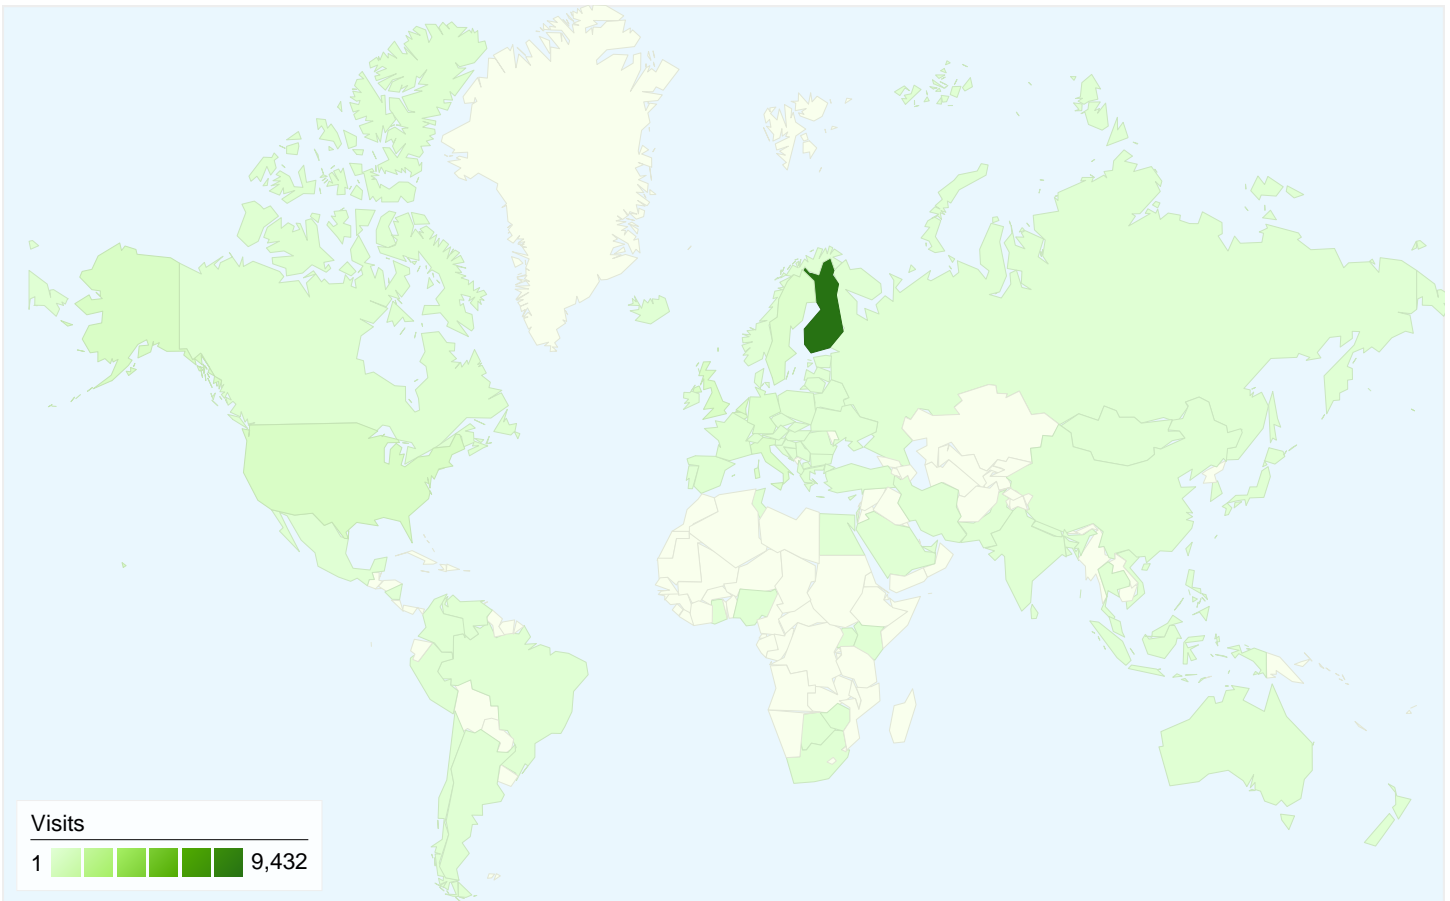

4,003 people visited this site

 12,564 Visits

 4,003 Absolute Unique Visitors

 85,432 Pageviews

 6.80 Average Pageviews

 00:09:12 Time on Site

 39.10% Bounce Rate

 30.58% New Visits

Technical Profile

Browser	Visits	% visits
Firefox	8,407	66.91%
Internet Explorer	2,252	17.92%
Chrome	1,340	10.67%
Safari	339	2.70%
Opera	153	1.22%

All traffic sources sent a total of 12,564 visits

- Referring Sites**
8,284.00 (65.93%)
- Direct Traffic**
3,704.00 (29.48%)
- Search Engines**
576.00 (4.58%)

12,564 visits came from 83 countries/territories

Site Usage

Country/Territory	Visits	Pages/Visit	Avg. Time on Site	% New Visits	Bounce Rate
Finland	9,432	7.79	00:10:50	23.49%	33.82%
United States	411	2.70	00:03:00	80.54%	62.29%
United Kingdom	365	5.62	00:05:52	39.45%	49.04%
Netherlands	308	3.47	00:04:16	34.09%	41.56%
Belgium	267	3.69	00:02:35	25.84%	69.29%
Italy	266	4.35	00:05:33	31.20%	35.71%
Sweden	207	6.29	00:10:52	17.39%	43.48%
Germany	168	2.91	00:02:24	50.00%	50.60%
Cyprus	86	6.73	00:11:02	34.88%	20.93%