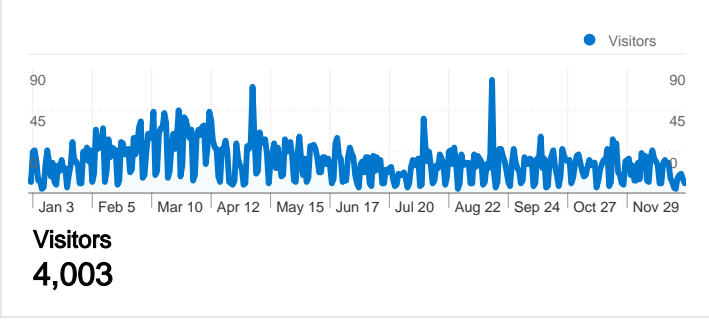

Site Usage

12,564 Visits

39.10% Bounce Rate

85,432 Pageviews

00:09:12 Avg. Time on Site

6.80 Pages/Visit

30.58% % New Visits

Visitors Overview

4,003 people visited this site

 12,564 Visits

 4,003 Absolute Unique Visitors

 85,432 Pageviews

 6.80 Average Pageviews

 00:09:12 Time on Site

 39.10% Bounce Rate

 30.58% New Visits

12,564 visits came from 83 countries/territories

Site Usage

Country/Territory	Visits	Pages/Visit	Avg. Time on Site	% New Visits	Bounce Rate
Finland	9,432	7.79	00:10:50	23.49%	33.82%
United States	411	2.70	00:03:00	80.54%	62.29%
United Kingdom	365	5.62	00:05:52	39.45%	49.04%
Netherlands	308	3.47	00:04:16	34.09%	41.56%
Belgium	267	3.69	00:02:35	25.84%	69.29%
Italy	266	4.35	00:05:33	31.20%	35.71%
Sweden	207	6.29	00:10:52	17.39%	43.48%
Germany	168	2.91	00:02:24	50.00%	50.60%
Cyprus	86	6.73	00:11:02	34.88%	20.93%

Switzerland	75	2.71	00:01:12	21.33%	70.67%
					1 - 10 of 83

Pages on this site were viewed a total of 85,432 times

 85,432 Pageviews

 54,547 Unique Views

 39.10% Bounce Rate

Top Content

Pages	Pageviews	% Pageviews
/w/Main_Page	6,715	7.86%
/w/Special:RecentChanges	3,104	3.63%
/w/Darm	1,714	2.01%
/w/Decision_analysis_and_risk_management	1,578	1.85%
/w/User_talk:Mikko_Pohjola	1,122	1.31%