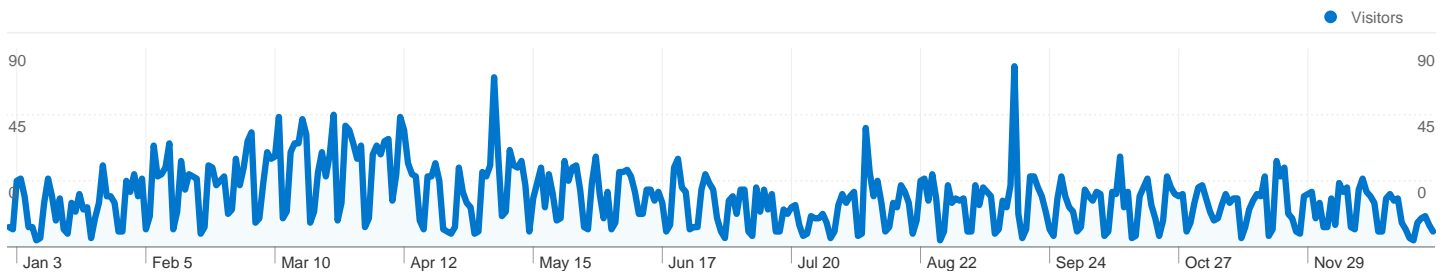

Site Usage

12,564 Visits

39.10% Bounce Rate

85,432 Pageviews

00:09:12 Avg. Time on Site

6.80 Pages/Visit

30.58% % New Visits

Visitors Overview

4,003 people visited this site

 12,564 Visits

 4,003 Absolute Unique Visitors

 85,432 Pageviews

 6.80 Average Pageviews

 00:09:12 Time on Site

 39.10% Bounce Rate

 30.58% New Visits

12,564 visits came from 83 countries/territories

Site Usage

Country/Territory	Visits	Pages/Visit	Avg. Time on Site	% New Visits	Bounce Rate
Finland	9,432	7.79	00:10:50	23.49%	33.82%
United States	411	2.70	00:03:00	80.54%	62.29%
United Kingdom	365	5.62	00:05:52	39.45%	49.04%
Netherlands	308	3.47	00:04:16	34.09%	41.56%
Belgium	267	3.69	00:02:35	25.84%	69.29%
Italy	266	4.35	00:05:33	31.20%	35.71%
Sweden	207	6.29	00:10:52	17.39%	43.48%
Germany	168	2.91	00:02:24	50.00%	50.60%
Cyprus	86	6.73	00:11:02	34.88%	20.93%