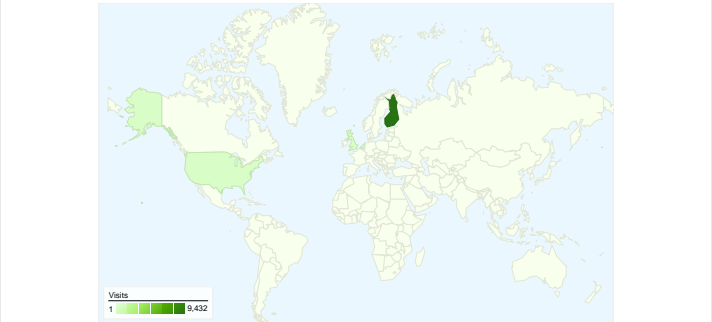

Map Overlay