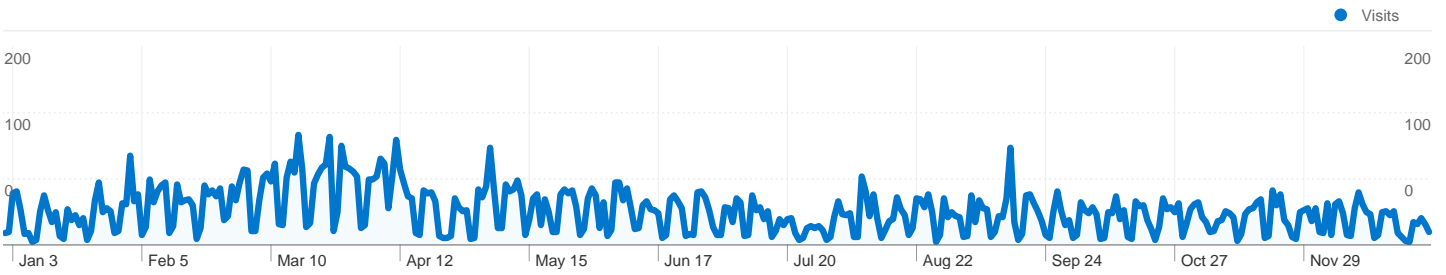

All traffic sources sent a total of 12,564 visits