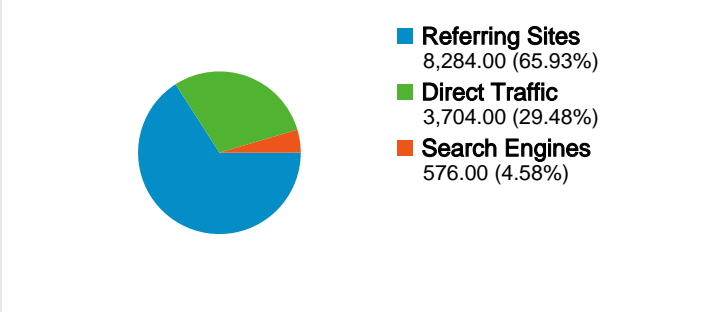

Traffic Sources Overview

Content Overview

Pages	Pageviews	% Pageviews
/w/Main_Page	6,715	7.86%
/w/Special:RecentChanges	3,104	3.63%
/w/Darm	1,714	2.01%
/w/Decision_analysis_and_risk	1,578	1.85%
/w/User_talk:Mikko_Pohjola	1,122	1.31%