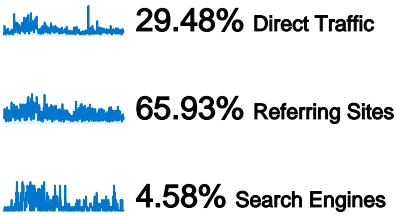

Site Usage

12,564 Visits

39.10% Bounce Rate

85,432 Pageviews

00:09:12 Avg. Time on Site

6.80 Pages/Visit

30.58% % New Visits

Visitors Overview

4,003 people visited this site

 12,564 Visits

 4,003 Absolute Unique Visitors

 85,432 Pageviews

 6.80 Average Pageviews

 00:09:12 Time on Site

 39.10% Bounce Rate

 30.58% New Visits

Technical Profile

Browser	Visits	% visits
Firefox	8,407	66.91%
Internet Explorer	2,252	17.92%
Chrome	1,340	10.67%
Safari	339	2.70%
Opera	153	1.22%

All traffic sources sent a total of 12,564 visits

- Referring Sites**
8,284.00 (65.93%)
- Direct Traffic**
3,704.00 (29.48%)
- Search Engines**
576.00 (4.58%)

12,564 visits came from 83 countries/territories

Site Usage

Country/Territory	Visits	Pages/Visit	Avg. Time on Site	% New Visits	Bounce Rate
Finland	9,432	7.79	00:10:50	23.49%	33.82%
United States	411	2.70	00:03:00	80.54%	62.29%
United Kingdom	365	5.62	00:05:52	39.45%	49.04%
Netherlands	308	3.47	00:04:16	34.09%	41.56%
Belgium	267	3.69	00:02:35	25.84%	69.29%
Italy	266	4.35	00:05:33	31.20%	35.71%
Sweden	207	6.29	00:10:52	17.39%	43.48%
Germany	168	2.91	00:02:24	50.00%	50.60%
Cyprus	86	6.73	00:11:02	34.88%	20.93%