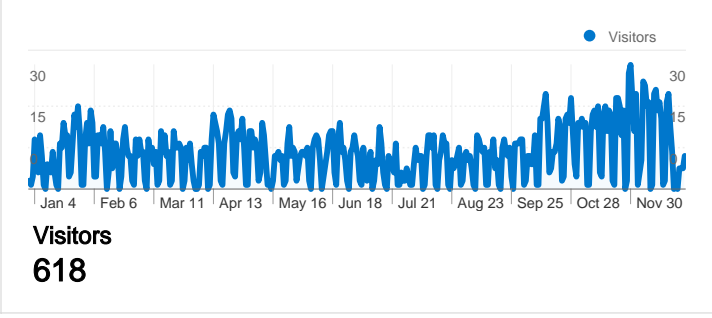

Site Usage

Visitors Overview

Map Overlay

Traffic Sources Overview

Content Overview

Pages	Pageviews	% Pageviews
/wiki/Main_Page	3,375	6.25%
/wiki/Special:RecentChanges	1,617	3.00%
/wiki/State_of_the_art_of_envir	1,212	2.25%
/wiki/Insulate:Main_page	1,206	2.23%
/wiki/Trialogical_approach_to_e	1,107	2.05%

618 people visited this site

 **6,118** Visits

 **618** Absolute Unique Visitors

 **53,973** Pageviews

 **8.82** Average Pageviews

 **00:11:17** Time on Site

 **18.22%** Bounce Rate

 **8.58%** New Visits

All traffic sources sent a total of 6,118 visits

 44.08% Direct Traffic

 55.85% Referring Sites

 0.07% Search Engines

- Referring Sites
3,417.00 (55.85%)
- Direct Traffic
2,697.00 (44.08%)
- Search Engines
4.00 (0.07%)

6,118 visits came from 21 countries/territories

Site Usage						
Visits	Pages/Visit	Avg. Time on Site	% New Visits	Bounce Rate		
6,118 % of Site Total: 100.00%	8.82 Site Avg: 8.82 (0.00%)	00:11:17 Site Avg: 00:11:17 (0.00%)	8.60% Site Avg: 8.58% (0.19%)	18.22% Site Avg: 18.22% (0.00%)		
Country/Territory	Visits	Pages/Visit	Avg. Time on Site	% New Visits	Bounce Rate	
Finland	4,851	8.92	00:11:57	8.27%	17.89%	
Germany	368	9.45	00:09:13	2.99%	19.02%	
Netherlands	326	4.08	00:05:21	5.21%	19.02%	
United States	131	15.46	00:18:25	7.63%	18.32%	
Lithuania	120	12.23	00:09:40	6.67%	5.83%	
Norway	90	6.26	00:08:45	5.56%	20.00%	
United Kingdom	62	9.40	00:07:30	20.97%	25.81%	
Italy	36	5.86	00:07:46	30.56%	36.11%	
Belgium	23	6.13	00:05:20	43.48%	26.09%	