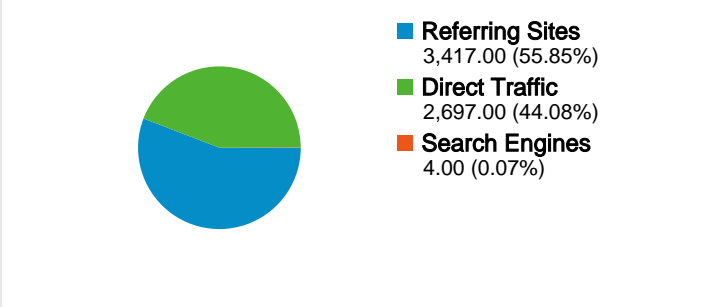

Site Usage

Visitors Overview

Map Overlay

Traffic Sources Overview

Content Overview

Pages	Pageviews	% Pageviews
/wiki/Main_Page	3,375	6.25%
/wiki/Special:RecentChanges	1,617	3.00%
/wiki/State_of_the_art_of_envir	1,212	2.25%
/wiki/Insulate:Main_page	1,206	2.23%
/wiki/Trialogical_approach_to_e	1,107	2.05%

618 people visited this site

 **6,118** Visits

 **618** Absolute Unique Visitors

 **53,973** Pageviews

 **8.82** Average Pageviews

 **00:11:17** Time on Site

 **18.22%** Bounce Rate

 **8.58%** New Visits

All traffic sources sent a total of 6,118 visits

 44.08% Direct Traffic

 55.85% Referring Sites

 0.07% Search Engines

- Referring Sites
3,417.00 (55.85%)
- Direct Traffic
2,697.00 (44.08%)
- Search Engines
4.00 (0.07%)

6,118 visits came from 21 countries/territories

Site Usage						
Visits	Pages/Visit	Avg. Time on Site	% New Visits	Bounce Rate		
6,118 % of Site Total: 100.00%	8.82 Site Avg: 8.82 (0.00%)	00:11:17 Site Avg: 00:11:17 (0.00%)	8.60% Site Avg: 8.58% (0.19%)	18.22% Site Avg: 18.22% (0.00%)		
Country/Territory	Visits	Pages/Visit	Avg. Time on Site	% New Visits	Bounce Rate	
Finland	4,851	8.92	00:11:57	8.27%	17.89%	
Germany	368	9.45	00:09:13	2.99%	19.02%	
Netherlands	326	4.08	00:05:21	5.21%	19.02%	
United States	131	15.46	00:18:25	7.63%	18.32%	
Lithuania	120	12.23	00:09:40	6.67%	5.83%	
Norway	90	6.26	00:08:45	5.56%	20.00%	
United Kingdom	62	9.40	00:07:30	20.97%	25.81%	
Italy	36	5.86	00:07:46	30.56%	36.11%	
Belgium	23	6.13	00:05:20	43.48%	26.09%	