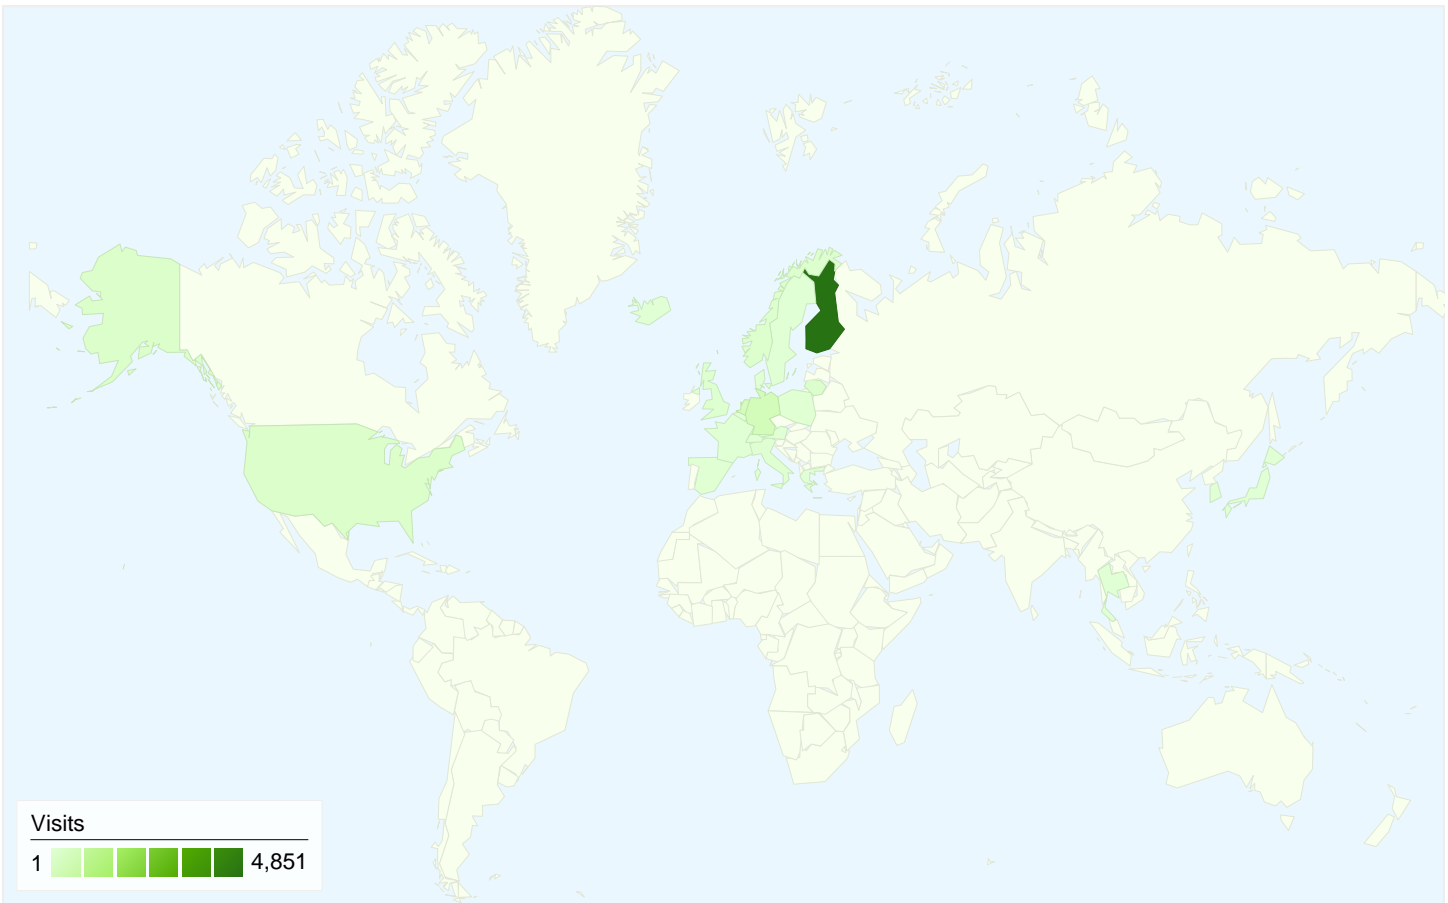

All traffic sources sent a total of 6,118 visits

 44.08% Direct Traffic

 55.85% Referring Sites

 0.07% Search Engines

- Referring Sites
3,417.00 (55.85%)
- Direct Traffic
2,697.00 (44.08%)
- Search Engines
4.00 (0.07%)

6,118 visits came from 21 countries/territories

Site Usage						
Visits	Pages/Visit	Avg. Time on Site	% New Visits	Bounce Rate		
6,118 % of Site Total: 100.00%	8.82 Site Avg: 8.82 (0.00%)	00:11:17 Site Avg: 00:11:17 (0.00%)	8.60% Site Avg: 8.58% (0.19%)	18.22% Site Avg: 18.22% (0.00%)		
Country/Territory	Visits	Pages/Visit	Avg. Time on Site	% New Visits	Bounce Rate	
Finland	4,851	8.92	00:11:57	8.27%	17.89%	
Germany	368	9.45	00:09:13	2.99%	19.02%	
Netherlands	326	4.08	00:05:21	5.21%	19.02%	
United States	131	15.46	00:18:25	7.63%	18.32%	
Lithuania	120	12.23	00:09:40	6.67%	5.83%	
Norway	90	6.26	00:08:45	5.56%	20.00%	
United Kingdom	62	9.40	00:07:30	20.97%	25.81%	
Italy	36	5.86	00:07:46	30.56%	36.11%	
Belgium	23	6.13	00:05:20	43.48%	26.09%	