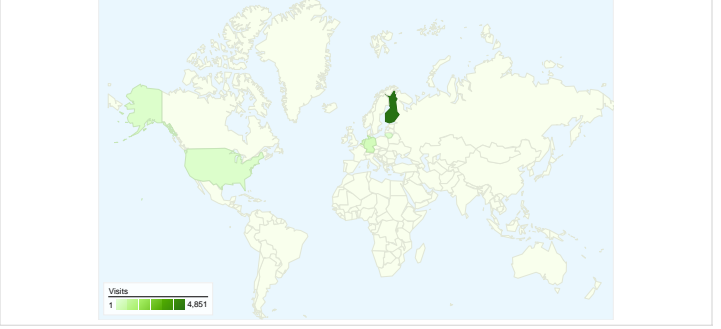

Site Usage

Visitors Overview

Map Overlay

Traffic Sources Overview

Content Overview

Pages	Pageviews	% Pageviews
/wiki/Main_Page	3,375	6.25%
/wiki/Special:RecentChanges	1,617	3.00%
/wiki/State_of_the_art_of_envir	1,212	2.25%
/wiki/Insulate:Main_page	1,206	2.23%
/wiki/Trialogical_approach_to_e	1,107	2.05%

618 people visited this site

 **6,118** Visits

 **618** Absolute Unique Visitors

 **53,973** Pageviews

 **8.82** Average Pageviews

 **00:11:17** Time on Site

 **18.22%** Bounce Rate

 **8.58%** New Visits

All traffic sources sent a total of 6,118 visits

 44.08% Direct Traffic

 55.85% Referring Sites

 0.07% Search Engines

- Referring Sites
3,417.00 (55.85%)
- Direct Traffic
2,697.00 (44.08%)
- Search Engines
4.00 (0.07%)

6,118 visits came from 21 countries/territories

Site Usage						
Visits	Pages/Visit	Avg. Time on Site	% New Visits	Bounce Rate		
6,118 % of Site Total: 100.00%	8.82 Site Avg: 8.82 (0.00%)	00:11:17 Site Avg: 00:11:17 (0.00%)	8.60% Site Avg: 8.58% (0.19%)	18.22% Site Avg: 18.22% (0.00%)		
Country/Territory	Visits	Pages/Visit	Avg. Time on Site	% New Visits	Bounce Rate	
Finland	4,851	8.92	00:11:57	8.27%	17.89%	
Germany	368	9.45	00:09:13	2.99%	19.02%	
Netherlands	326	4.08	00:05:21	5.21%	19.02%	
United States	131	15.46	00:18:25	7.63%	18.32%	
Lithuania	120	12.23	00:09:40	6.67%	5.83%	
Norway	90	6.26	00:08:45	5.56%	20.00%	
United Kingdom	62	9.40	00:07:30	20.97%	25.81%	
Italy	36	5.86	00:07:46	30.56%	36.11%	
Belgium	23	6.13	00:05:20	43.48%	26.09%	