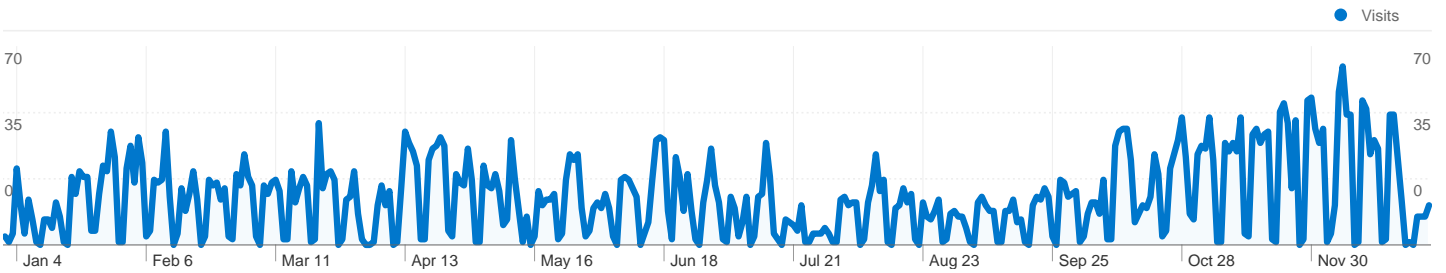

618 people visited this site

 **6,118** Visits

 **618** Absolute Unique Visitors

 **53,973** Pageviews

 **8.82** Average Pageviews

 **00:11:17** Time on Site

 **18.22%** Bounce Rate

 **8.58%** New Visits

All traffic sources sent a total of 6,118 visits

 44.08% Direct Traffic

 55.85% Referring Sites

 0.07% Search Engines

- Referring Sites
3,417.00 (55.85%)
- Direct Traffic
2,697.00 (44.08%)
- Search Engines
4.00 (0.07%)

6,118 visits came from 21 countries/territories

Site Usage						
Visits	Pages/Visit	Avg. Time on Site	% New Visits	Bounce Rate		
6,118 % of Site Total: 100.00%	8.82 Site Avg: 8.82 (0.00%)	00:11:17 Site Avg: 00:11:17 (0.00%)	8.60% Site Avg: 8.58% (0.19%)	18.22% Site Avg: 18.22% (0.00%)		
Country/Territory	Visits	Pages/Visit	Avg. Time on Site	% New Visits	Bounce Rate	
Finland	4,851	8.92	00:11:57	8.27%	17.89%	
Germany	368	9.45	00:09:13	2.99%	19.02%	
Netherlands	326	4.08	00:05:21	5.21%	19.02%	
United States	131	15.46	00:18:25	7.63%	18.32%	
Lithuania	120	12.23	00:09:40	6.67%	5.83%	
Norway	90	6.26	00:08:45	5.56%	20.00%	
United Kingdom	62	9.40	00:07:30	20.97%	25.81%	
Italy	36	5.86	00:07:46	30.56%	36.11%	
Belgium	23	6.13	00:05:20	43.48%	26.09%	