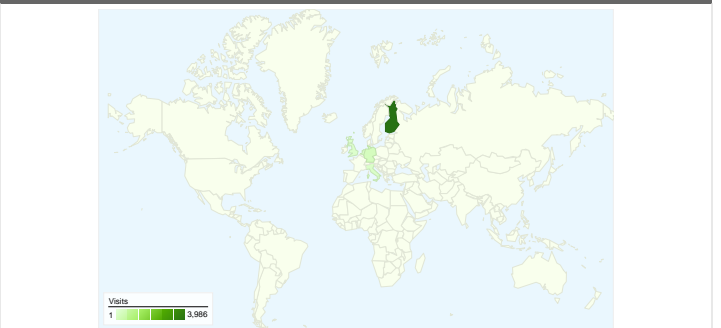

**Site Usage**

**Visitors Overview**

**Map Overlay**

**Traffic Sources Overview**

**Content Overview**

Pages	Pageviews	% Pageviews
/wiki/Main_Page	3,312	6.85%
/wiki/Seturi	1,722	3.56%
/wiki/MEBD:Multinational_EBD	1,107	2.29%
/wiki/Urgenche	993	2.06%
/wiki/Seturi_altisteet	884	1.83%

**521 people visited this site**

**4,941** Visits

**521** Absolute Unique Visitors

**48,316** Pageviews

**9.78** Average Pageviews

**00:10:39** Time on Site

**22.93%** Bounce Rate

**10.32%** New Visits

All traffic sources sent a total of 4,941 visits

- Referring Sites  
2,643.00 (53.49%)
- Direct Traffic  
2,294.00 (46.43%)
- Search Engines  
4.00 (0.08%)