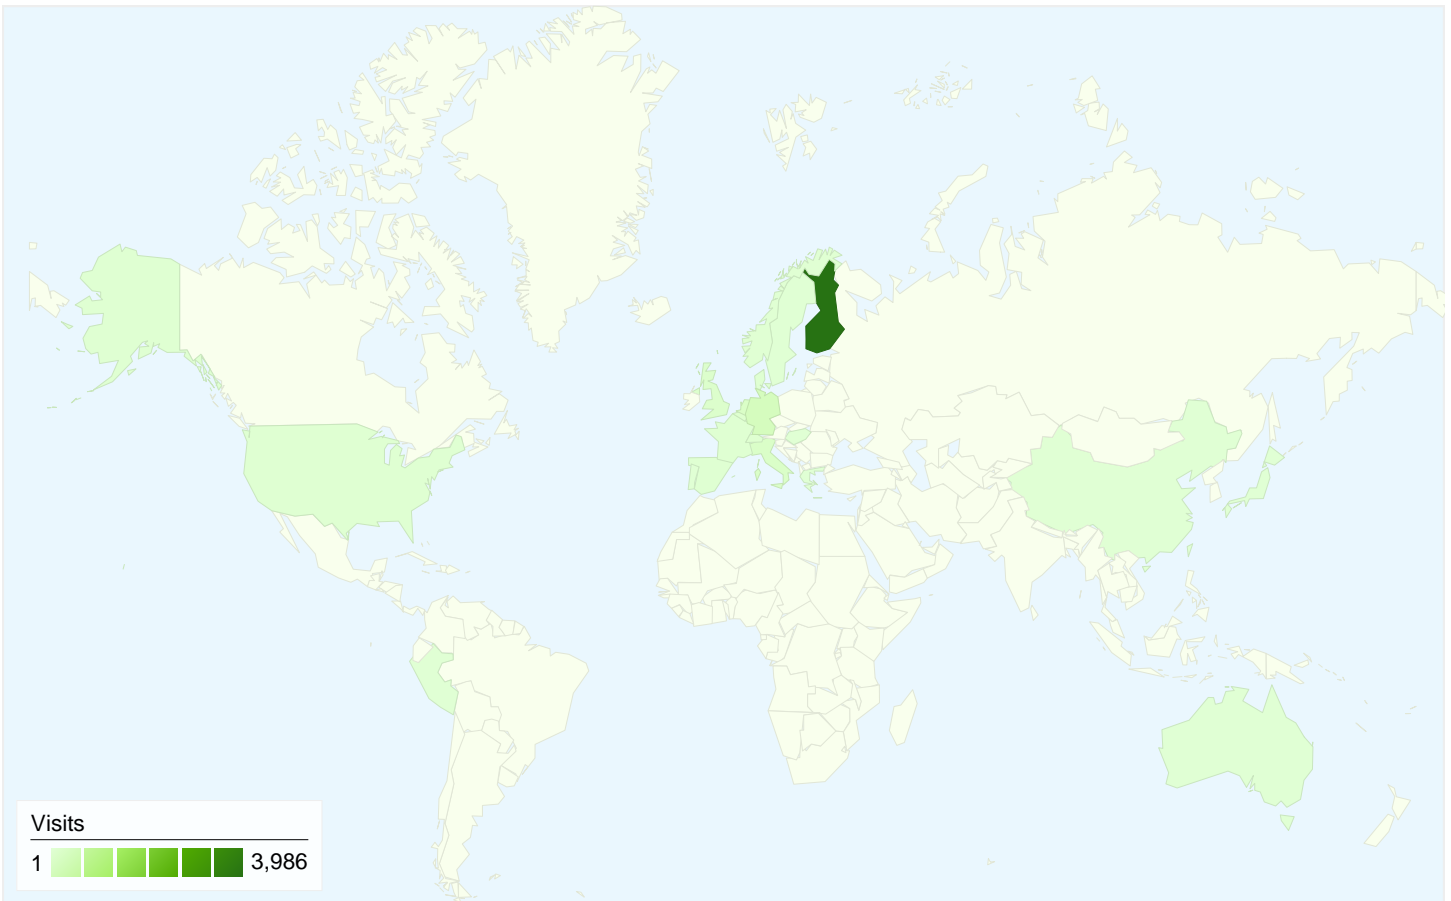

4,941 visits came from 20 countries/territories

Site Usage

Visits 4,941 % of Site Total: 100.00%	Pages/Visit 9.78 Site Avg: 9.78 (0.00%)	Avg. Time on Site 00:10:39 Site Avg: 00:10:39 (0.00%)	% New Visits 10.32% Site Avg: 10.32% (0.00%)	Bounce Rate 22.93% Site Avg: 22.93% (0.00%)	
Country/Territory	Visits	Pages/Visit	Avg. Time on Site	% New Visits	Bounce Rate
Finland	3,986	10.42	00:11:19	7.85%	21.05%
Germany	266	7.55	00:07:29	18.42%	30.08%
Netherlands	155	4.30	00:06:38	36.77%	45.16%
Italy	153	5.57	00:04:48	5.23%	30.72%
United Kingdom	104	13.85	00:14:23	21.15%	17.31%
Belgium	62	5.31	00:04:29	11.29%	41.94%
Switzerland	40	5.32	00:06:46	12.50%	25.00%
Spain	33	8.30	00:09:45	18.18%	18.18%
United States	32	9.47	00:17:48	15.62%	21.88%