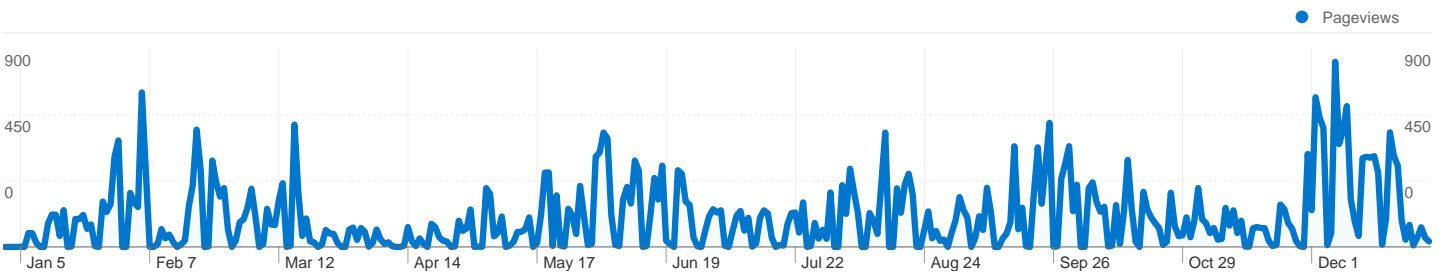

All traffic sources sent a total of 4,941 visits

- Referring Sites  
2,643.00 (53.49%)
- Direct Traffic  
2,294.00 (46.43%)
- Search Engines  
4.00 (0.08%)

Keywords	Visits	% visits
opasnet	4	100.00%

**4,941 visits came from 20 countries/territories**

Site Usage

<b>Visits</b> <b>4,941</b> % of Site Total: 100.00%	<b>Pages/Visit</b> <b>9.78</b> Site Avg: 9.78 (0.00%)	<b>Avg. Time on Site</b> <b>00:10:39</b> Site Avg: 00:10:39 (0.00%)	<b>% New Visits</b> <b>10.32%</b> Site Avg: 10.32% (0.00%)	<b>Bounce Rate</b> <b>22.93%</b> Site Avg: 22.93% (0.00%)	
Country/Territory	Visits	Pages/Visit	Avg. Time on Site	% New Visits	Bounce Rate
Finland	3,986	10.42	00:11:19	7.85%	21.05%
Germany	266	7.55	00:07:29	18.42%	30.08%
Netherlands	155	4.30	00:06:38	36.77%	45.16%
Italy	153	5.57	00:04:48	5.23%	30.72%
United Kingdom	104	13.85	00:14:23	21.15%	17.31%
Belgium	62	5.31	00:04:29	11.29%	41.94%
Switzerland	40	5.32	00:06:46	12.50%	25.00%
Spain	33	8.30	00:09:45	18.18%	18.18%
United States	32	9.47	00:17:48	15.62%	21.88%

France	<b>28</b>	8.75	00:08:54	57.14%	17.86%
1 - 10 of 20					

**Pages on this site were viewed a total of 48,316 times**

 **48,316 Pageviews**

 **27,756 Unique Views**

 **22.93% Bounce Rate**

**Top Content**