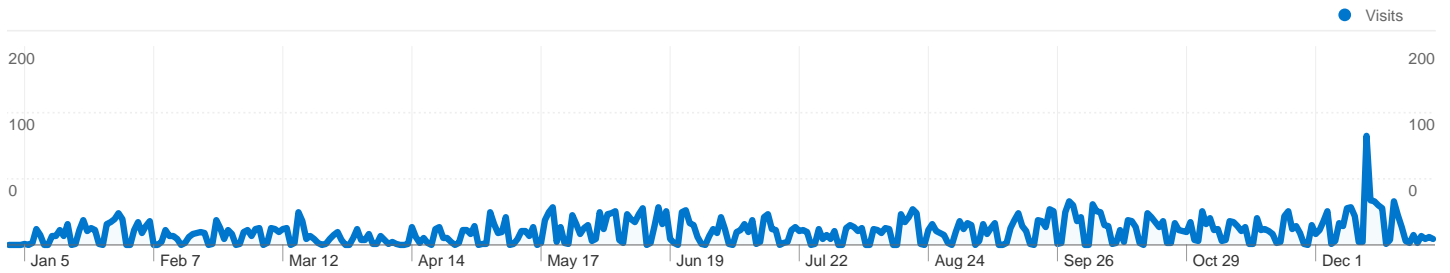

**521 people visited this site**

**4,941** Visits

**521** Absolute Unique Visitors

**48,316** Pageviews

**9.78** Average Pageviews

**00:10:39** Time on Site

**22.93%** Bounce Rate

**10.32%** New Visits

All traffic sources sent a total of 4,941 visits

- Referring Sites  
2,643.00 (53.49%)
- Direct Traffic  
2,294.00 (46.43%)
- Search Engines  
4.00 (0.08%)