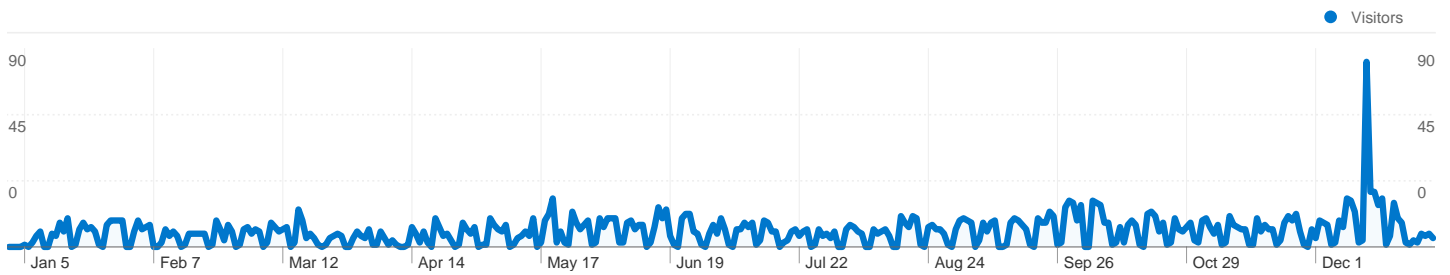

**Site Usage**

**Visitors Overview**

**Map Overlay**

**Traffic Sources Overview**

**Content Overview**

Pages	Pageviews	% Pageviews
/wiki/Main_Page	3,312	6.85%
/wiki/Seturi	1,722	3.56%
/wiki/MEBD:Multinational_EBD	1,107	2.29%
/wiki/Urgenche	993	2.06%
/wiki/Seturi_altisteet	884	1.83%

**521 people visited this site**

**4,941** Visits

**521** Absolute Unique Visitors

**48,316** Pageviews

**9.78** Average Pageviews

**00:10:39** Time on Site

**22.93%** Bounce Rate

**10.32%** New Visits

All traffic sources sent a total of 4,941 visits

- Referring Sites  
2,643.00 (53.49%)
- Direct Traffic  
2,294.00 (46.43%)
- Search Engines  
4.00 (0.08%)