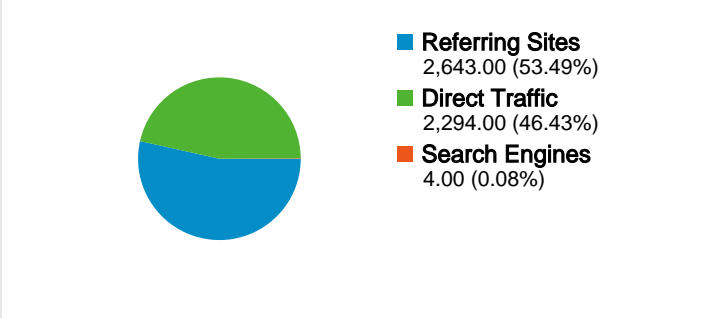

**Site Usage**

**Visitors Overview**

**Map Overlay**

**Traffic Sources Overview**

**Content Overview**

Pages	Pageviews	% Pageviews
/wiki/Main_Page	3,312	6.85%
/wiki/Seturi	1,722	3.56%
/wiki/MEBD:Multinational_EBD	1,107	2.29%
/wiki/Urgenche	993	2.06%
/wiki/Seturi_altisteet	884	1.83%

**521 people visited this site**

**4,941** Visits

**521** Absolute Unique Visitors

**48,316** Pageviews

**9.78** Average Pageviews

**00:10:39** Time on Site

**22.93%** Bounce Rate

**10.32%** New Visits

All traffic sources sent a total of 4,941 visits

- Referring Sites  
2,643.00 (53.49%)
- Direct Traffic  
2,294.00 (46.43%)
- Search Engines  
4.00 (0.08%)