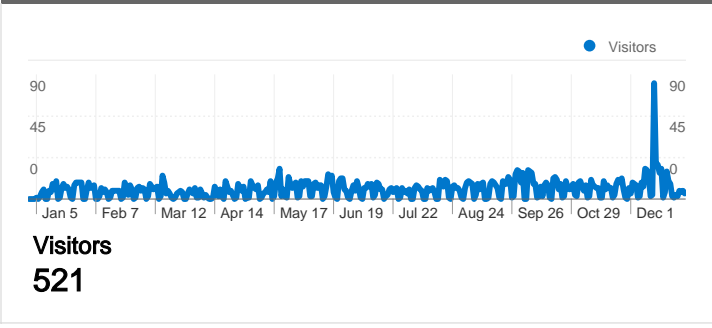

**Site Usage**

**Visitors Overview**

**Map Overlay**

**Traffic Sources Overview**

**Content Overview**

Pages	Pageviews	% Pageviews
/wiki/Main_Page	3,312	6.85%
/wiki/Seturi	1,722	3.56%
/wiki/MEBD:Multinational_EBD	1,107	2.29%
/wiki/Urgenche	993	2.06%
/wiki/Seturi_altisteet	884	1.83%

**521 people visited this site**

**4,941** Visits

**521** Absolute Unique Visitors

**48,316** Pageviews

**9.78** Average Pageviews

**00:10:39** Time on Site

**22.93%** Bounce Rate

**10.32%** New Visits

All traffic sources sent a total of 4,941 visits

- Referring Sites  
2,643.00 (53.49%)
- Direct Traffic  
2,294.00 (46.43%)
- Search Engines  
4.00 (0.08%)