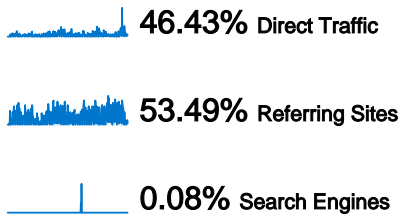

**521 people visited this site**

**4,941** Visits

**521** Absolute Unique Visitors

**48,316** Pageviews

**9.78** Average Pageviews

**00:10:39** Time on Site

**22.93%** Bounce Rate

**10.32%** New Visits

All traffic sources sent a total of 4,941 visits

- Referring Sites  
2,643.00 (53.49%)
- Direct Traffic  
2,294.00 (46.43%)
- Search Engines  
4.00 (0.08%)