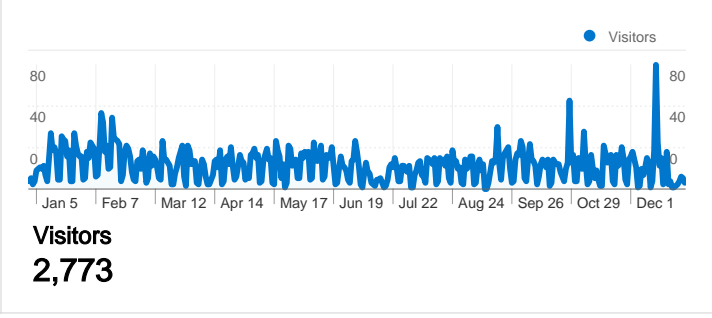

Site Usage

Visitors Overview

Map Overlay

Traffic Sources Overview

Content Overview

Pages	Pageviews	% Pageviews
/w/Main_Page	6,950	10.29%
/w/Special:Recentchanges	2,122	3.14%
/w/Open_assessment_worksho	1,400	2.07%
/w/Create_article	952	1.41%
/w/Sandbox	763	1.13%

2,773 people visited this site

8,792 Visits

2,773 Absolute Unique Visitors

67,511 Pageviews

7.68 Average Pageviews

00:09:17 Time on Site

35.99% Bounce Rate

30.78% New Visits

8,792 visits came from 97 countries/territories

Site Usage						
Visits	Pages/Visit	Avg. Time on Site	% New Visits	Bounce Rate		
8,792 % of Site Total: 100.00%	7.68 Site Avg: 7.68 (0.00%)	00:09:17 Site Avg: 00:09:17 (0.00%)	30.81% Site Avg: 30.78% (0.11%)	35.99% Site Avg: 35.99% (0.00%)		
Country/Territory	Visits	Pages/Visit	Avg. Time on Site	% New Visits	Bounce Rate	
Finland	6,061	9.17	00:11:33	17.01%	29.50%	
Netherlands	698	6.85	00:06:47	45.13%	17.62%	
United States	303	2.17	00:01:11	84.16%	79.87%	
United Kingdom	230	2.63	00:01:56	69.57%	63.04%	
Germany	228	3.96	00:03:34	46.49%	40.35%	
Spain	141	6.89	00:07:54	31.91%	39.01%	
Italy	121	4.82	00:03:49	54.55%	47.11%	
France	90	3.27	00:03:00	77.78%	61.11%	
Belgium	66	5.61	00:03:55	46.97%	42.42%	

Ireland	63	12.13	00:09:28	52.38%	47.62%
					1 - 10 of 97

Pages on this site were viewed a total of 67,511 times

 67,511 Pageviews

 42,804 Unique Views

 35.99% Bounce Rate

Top Content

Pages	Pageviews	% Pageviews
/w/Main_Page	6,950	10.29%
/w/Special:Recentchanges	2,122	3.14%
/w/Open_assessment_workshop_2009	1,400	2.07%
/w/Create_article	952	1.41%
/w/Sandbox	763	1.13%