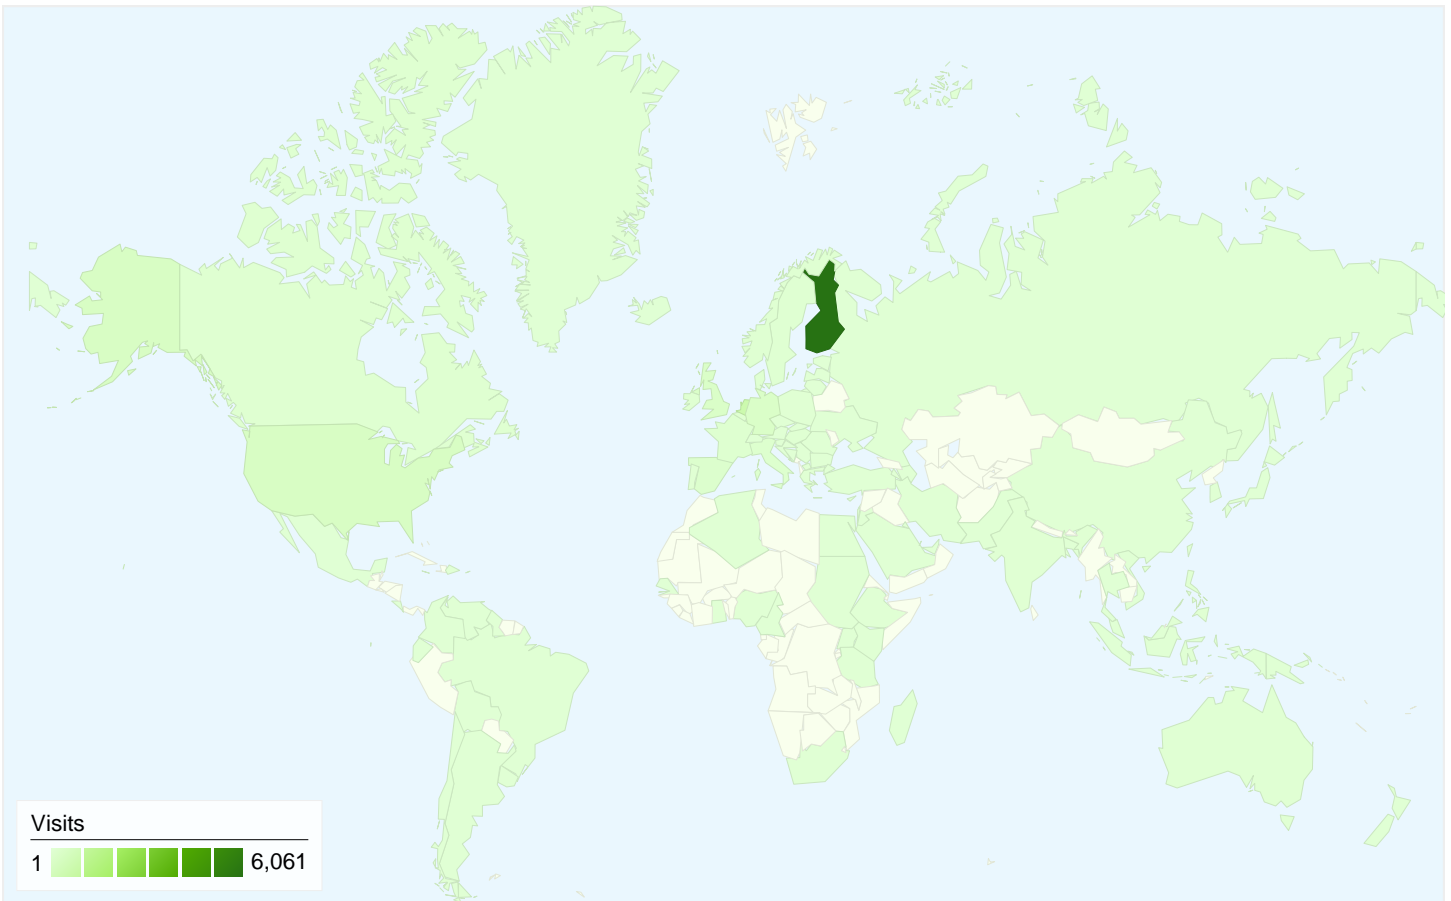

2,773 people visited this site

8,792 Visits

2,773 Absolute Unique Visitors

67,511 Pageviews

7.68 Average Pageviews

00:09:17 Time on Site

35.99% Bounce Rate

30.78% New Visits

All traffic sources sent a total of 8,792 visits

Top Traffic Sources

Sources	Visits	% visits	Keywords	Visits	% visits
(direct) ((none))	2,132	24.25%	en.opasnet.org	170	8.85%
google (organic)	1,876	21.34%	opasnet	116	6.04%
ytowww.ktl.fi (referral)	1,218	13.85%	who population data	102	5.31%
fi.opasnet.org (referral)	1,026	11.67%	heande	93	4.84%
heande.opasnet.org (referral)	692	7.87%	bioher	90	4.69%

8,792 visits came from 97 countries/territories

Site Usage						
Visits	Pages/Visit	Avg. Time on Site	% New Visits	Bounce Rate		
8,792 % of Site Total: 100.00%	7.68 Site Avg: 7.68 (0.00%)	00:09:17 Site Avg: 00:09:17 (0.00%)	30.81% Site Avg: 30.78% (0.11%)	35.99% Site Avg: 35.99% (0.00%)		
Country/Territory	Visits	Pages/Visit	Avg. Time on Site	% New Visits	Bounce Rate	
Finland	6,061	9.17	00:11:33	17.01%	29.50%	
Netherlands	698	6.85	00:06:47	45.13%	17.62%	
United States	303	2.17	00:01:11	84.16%	79.87%	
United Kingdom	230	2.63	00:01:56	69.57%	63.04%	
Germany	228	3.96	00:03:34	46.49%	40.35%	
Spain	141	6.89	00:07:54	31.91%	39.01%	
Italy	121	4.82	00:03:49	54.55%	47.11%	
France	90	3.27	00:03:00	77.78%	61.11%	
Belgium	66	5.61	00:03:55	46.97%	42.42%	