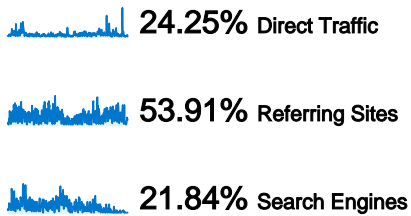

Top Traffic Sources

Sources	Visits	% visits	Keywords	Visits	% visits
(direct) ((none))	2,132	24.25%	en.opasnet.org	170	8.85%
google (organic)	1,876	21.34%	opasnet	116	6.04%
ytowww.ktl.fi (referral)	1,218	13.85%	who population data	102	5.31%
fi.opasnet.org (referral)	1,026	11.67%	heande	93	4.84%
heande.opasnet.org (referral)	692	7.87%	bioher	90	4.69%