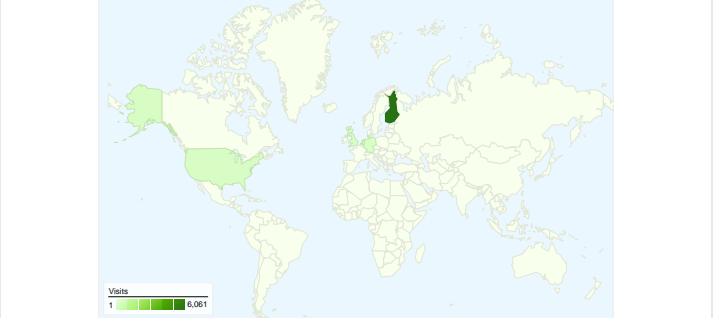

Site Usage

Visitors Overview

Map Overlay

Traffic Sources Overview

Content Overview

Pages	Pageviews	% Pageviews
/w/Main_Page	6,950	10.29%
/w/Special:Recentchanges	2,122	3.14%
/w/Open_assessment_worksho	1,400	2.07%
/w/Create_article	952	1.41%
/w/Sandbox	763	1.13%

2,773 people visited this site

8,792 Visits

2,773 Absolute Unique Visitors

67,511 Pageviews

7.68 Average Pageviews

00:09:17 Time on Site

35.99% Bounce Rate

30.78% New Visits

8,792 visits came from 97 countries/territories

Site Usage						
Visits	Pages/Visit	Avg. Time on Site	% New Visits	Bounce Rate		
8,792 % of Site Total: 100.00%	7.68 Site Avg: 7.68 (0.00%)	00:09:17 Site Avg: 00:09:17 (0.00%)	30.81% Site Avg: 30.78% (0.11%)	35.99% Site Avg: 35.99% (0.00%)		
Country/Territory	Visits	Pages/Visit	Avg. Time on Site	% New Visits	Bounce Rate	
Finland	6,061	9.17	00:11:33	17.01%	29.50%	
Netherlands	698	6.85	00:06:47	45.13%	17.62%	
United States	303	2.17	00:01:11	84.16%	79.87%	
United Kingdom	230	2.63	00:01:56	69.57%	63.04%	
Germany	228	3.96	00:03:34	46.49%	40.35%	
Spain	141	6.89	00:07:54	31.91%	39.01%	
Italy	121	4.82	00:03:49	54.55%	47.11%	
France	90	3.27	00:03:00	77.78%	61.11%	
Belgium	66	5.61	00:03:55	46.97%	42.42%	

Ireland	63	12.13	00:09:28	52.38%	47.62%
					1 - 10 of 97

Pages on this site were viewed a total of 67,511 times

 67,511 Pageviews

 42,804 Unique Views

 35.99% Bounce Rate

Top Content

Pages	Pageviews	% Pageviews
/w/Main_Page	6,950	10.29%
/w/Special:Recentchanges	2,122	3.14%
/w/Open_assessment_workshop_2009	1,400	2.07%
/w/Create_article	952	1.41%
/w/Sandbox	763	1.13%