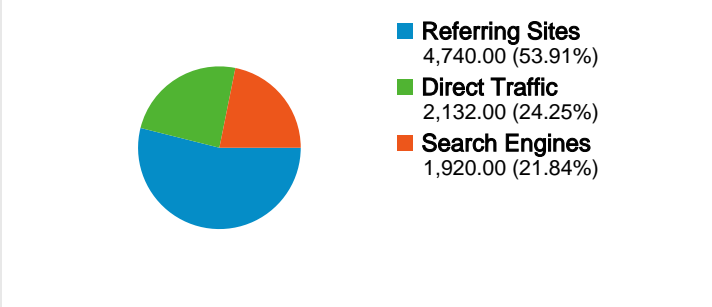

Site Usage

Visitors Overview

Map Overlay

Traffic Sources Overview

Content Overview

Pages	Pageviews	% Pageviews
/w/Main_Page	6,950	10.29%
/w/Special:Recentchanges	2,122	3.14%
/w/Open_assessment_worksho	1,400	2.07%
/w/Create_article	952	1.41%
/w/Sandbox	763	1.13%

2,773 people visited this site

8,792 Visits

2,773 Absolute Unique Visitors

67,511 Pageviews

7.68 Average Pageviews

00:09:17 Time on Site

35.99% Bounce Rate

30.78% New Visits

8,792 visits came from 97 countries/territories

Site Usage						
Visits	Pages/Visit	Avg. Time on Site	% New Visits	Bounce Rate		
8,792 % of Site Total: 100.00%	7.68 Site Avg: 7.68 (0.00%)	00:09:17 Site Avg: 00:09:17 (0.00%)	30.81% Site Avg: 30.78% (0.11%)	35.99% Site Avg: 35.99% (0.00%)		
Country/Territory	Visits	Pages/Visit	Avg. Time on Site	% New Visits	Bounce Rate	
Finland	6,061	9.17	00:11:33	17.01%	29.50%	
Netherlands	698	6.85	00:06:47	45.13%	17.62%	
United States	303	2.17	00:01:11	84.16%	79.87%	
United Kingdom	230	2.63	00:01:56	69.57%	63.04%	
Germany	228	3.96	00:03:34	46.49%	40.35%	
Spain	141	6.89	00:07:54	31.91%	39.01%	
Italy	121	4.82	00:03:49	54.55%	47.11%	
France	90	3.27	00:03:00	77.78%	61.11%	
Belgium	66	5.61	00:03:55	46.97%	42.42%	

Ireland	63	12.13	00:09:28	52.38%	47.62%
					1 - 10 of 97

Pages on this site were viewed a total of 67,511 times

 67,511 Pageviews

 42,804 Unique Views

 35.99% Bounce Rate

Top Content

Pages	Pageviews	% Pageviews
/w/Main_Page	6,950	10.29%
/w/Special:Recentchanges	2,122	3.14%
/w/Open_assessment_workshop_2009	1,400	2.07%
/w/Create_article	952	1.41%
/w/Sandbox	763	1.13%