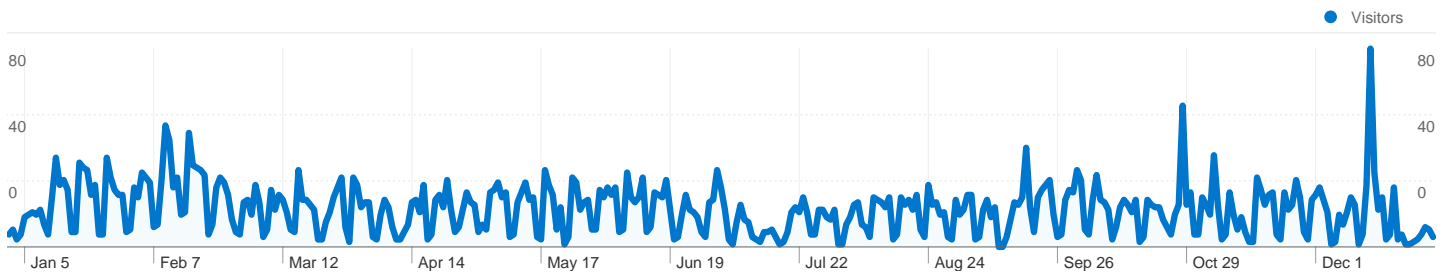

Site Usage

Visitors Overview

Map Overlay

Traffic Sources Overview

Content Overview

Pages	Pageviews	% Pageviews
/w/Main_Page	6,950	10.29%
/w/Special:Recentchanges	2,122	3.14%
/w/Open_assessment_worksho	1,400	2.07%
/w/Create_article	952	1.41%
/w/Sandbox	763	1.13%

2,773 people visited this site

8,792 Visits

2,773 Absolute Unique Visitors

67,511 Pageviews

7.68 Average Pageviews

00:09:17 Time on Site

35.99% Bounce Rate

30.78% New Visits

8,792 visits came from 97 countries/territories

Site Usage						
Visits	Pages/Visit	Avg. Time on Site	% New Visits	Bounce Rate		
8,792 % of Site Total: 100.00%	7.68 Site Avg: 7.68 (0.00%)	00:09:17 Site Avg: 00:09:17 (0.00%)	30.81% Site Avg: 30.78% (0.11%)	35.99% Site Avg: 35.99% (0.00%)		
Country/Territory	Visits	Pages/Visit	Avg. Time on Site	% New Visits	Bounce Rate	
Finland	6,061	9.17	00:11:33	17.01%	29.50%	
Netherlands	698	6.85	00:06:47	45.13%	17.62%	
United States	303	2.17	00:01:11	84.16%	79.87%	
United Kingdom	230	2.63	00:01:56	69.57%	63.04%	
Germany	228	3.96	00:03:34	46.49%	40.35%	
Spain	141	6.89	00:07:54	31.91%	39.01%	
Italy	121	4.82	00:03:49	54.55%	47.11%	
France	90	3.27	00:03:00	77.78%	61.11%	
Belgium	66	5.61	00:03:55	46.97%	42.42%	

Ireland	63	12.13	00:09:28	52.38%	47.62%
					1 - 10 of 97

Pages on this site were viewed a total of 67,511 times

 67,511 Pageviews

 42,804 Unique Views

 35.99% Bounce Rate

Top Content

Pages	Pageviews	% Pageviews
/w/Main_Page	6,950	10.29%
/w/Special:Recentchanges	2,122	3.14%
/w/Open_assessment_workshop_2009	1,400	2.07%
/w/Create_article	952	1.41%
/w/Sandbox	763	1.13%