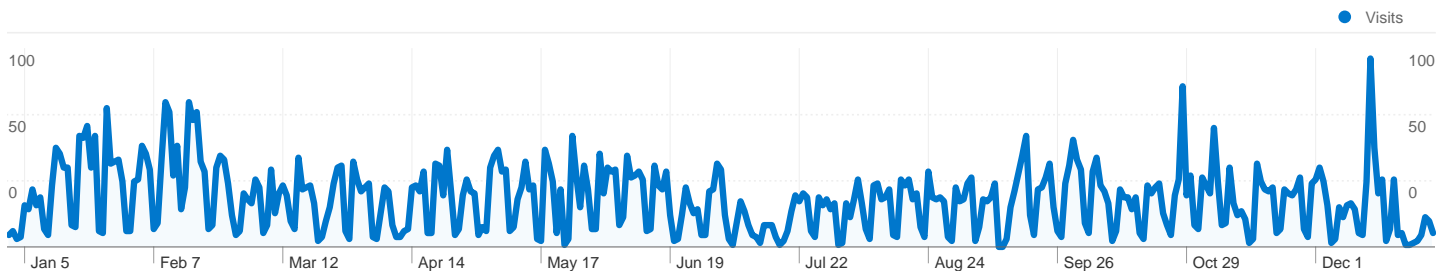

All traffic sources sent a total of 8,792 visits